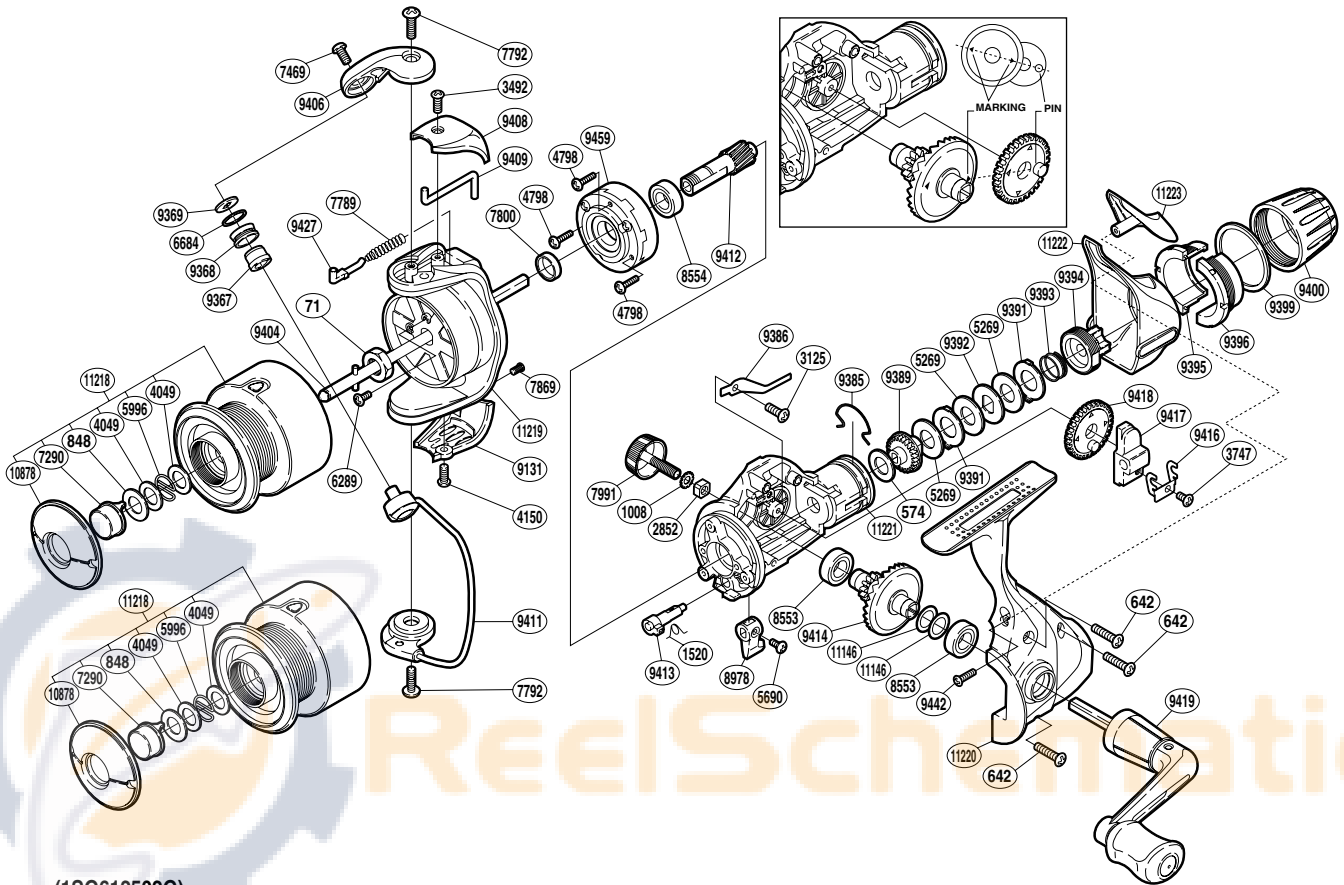

SHIMANO

NEXAVE

NEX-2500RB

(1SG612502G)

Part No.	Description	Part No.	Description	Part No.	Description
RD 0071	Rotor Nut	RD 7800	Rotor Ring	RD 9406	Bail Arm
RD 0574	Drag Washer	RD 7869	Screw	RD 9408	Bail Spring Cover
RD 0642	Screw	RD 7991	Handle Screw Cap	RD 9409	Bail Trip Lever
RD 0848	Washer	RD 8553	Ball Bearing	RD 9411	Bail Assembly
RD 1008	Handle Lock Washer	RD 8554	Ball Bearing	RD 9412	Pinion Gear
RD 1520	Anti-Reverse Cam Spring	RD 8978	Anti-Reverse Lever	RD 9413	Anti-Reverse Cam
RD 2852	Handle Screw Lock	RD 9131	Bail Hold Support Guard	RD 9414	Drive Gear
RD 3125	Screw	RD 9367	Line Roller Bushing	RD 9416	Oscillating Slider Retainer
RD 3492	Screw	RD 9368	Line Roller	RD 9417	Oscillating Slider
RD 3747	Screw	RD 9369	Line Roller Washer	RD 9418	Oscillating Gear
RD 4049	Washer	RD 9385	Hold Click Spring	RD 9419	Handle Assembly
RD 4150	Screw	RD 9386	Drag Click	RD 9427	Bail Spring Guide
RD 4798	Screw	RD 9389	Drag Shaft	RD 9442	Screw
RD 5269	Drag Washer	RD 9391	Eared Washer	RD 9459	Roller Clutch Assembly
RD 5690	Screw	RD 9392	Key Washer	RD10878	Push Button Collar
RD 5996	Locking Spring	RD 9393	Drag Coil Spring	RD11146	Washer
RD 6289	Screw	RD 9394	Pressure Screw	RD11218	Spool Assembly
RD 6684	Line Roller Spacer	RD 9395	Drag Programmer B1	RD11219	Rotor
RD 7290	Push Button	RD 9396	Drag Programmer B2	RD11220	Side Cover
RD 7469	Screw	RD 9399	Drag Programmer B Ring	RD11221	Body
RD 7789	Bail Spring	RD 9400	Drag Programmer A	RD11222	Rear Protector B
RD 7792	Screw	RD 9404	Main Shaft	RD11223	Rear Protector A

(181230)